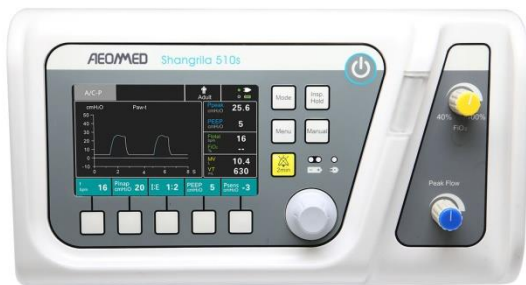

# Shangrila 510S

Portable Ventilator

TECHNICAL  
DATA

**AEO MED**  
Reliable Quality Thoughtful Service

Shangrila 510S is a universally used model. Not only for emergency ventilation, but also it is suitable for ideal transport ventilation. The circumstances include on-site emergency treatment, pre-hospital transport, inter-hospital transport, and even intra-hospital transport.